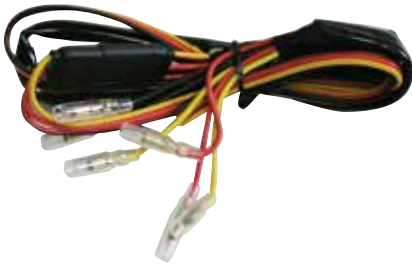

Wiring Harness

04-8179 (2K)

04-8178 (19-1180)

**1156/1157
Economic signal
and taillight L.E.D.**

04-1157 Red 12V 2.1

04-11571 Red 12V

**Signals and taillights bulbs with
BAY15D base**

04-148A 12V

04-123 12V