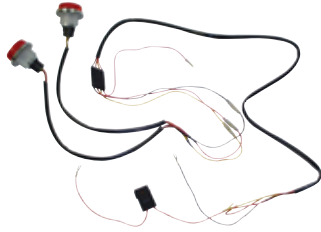

QUADRAX

— U T I L I T Y —

QUADRAX BOX REPLACEMENT PARTS

**Spare lens only For
04-523**

04-5230

**Two round lamps with
wiring for electric grip**

04-81985

ea

**Universal stick-on
reflectors**

119-050

Red

**Round classic taillight
with aluminum license
plate bracket**

04-21573 Red lens only, old model

04-21575 Amber lens only, old
model

Cateye Deco lights

04-81960 Cateye Lens Medium Amber 70mm x 34mm